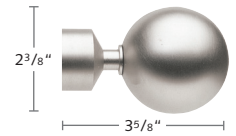

## LISBON COLLECTION FINIALS, BATON, SPLICE & HOLDBACK

2130END-XX  
End Cap Finial

2130ACR-XX  
Acrylic Ball Finial

2130BLO-XX  
Block Finial

2130TIE-XX  
Tier Finial

2130VEL-XX  
Velate Finial

2130CIL-XX  
Cilindro Finial