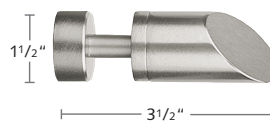

## LISBON COLLECTION BY-PASS BRACKET & RING

2230BPB-XX  
By-Pass Bracket

2230BPR-XX  
By-Pass Ring  
with plastic liner

## LISBON COLLECTION FINIALS, BATON, SPLICE & HOLDBACK

2130END-XX  
End Cap Finial

2130ACR-XX  
Acrylic Ball Finial

2130BLO-XX  
Block Finial

2130TIE-XX  
Tier Finial

2130VEL-XX  
Velate Finial

2130CIL-XX  
Cilindro Finial

2130INC-XX  
Inca Finial

2130SLA-XX  
Slant Finial

2130TOS-XX  
Toscana Finial

265SWING-XX  
Swing Holdback

2330SHR-XX  
Round Ring  
with plastic liner

2330FRI-XX  
Flat Ring  
with plastic liner

2030SPL-23  
Pole Splice