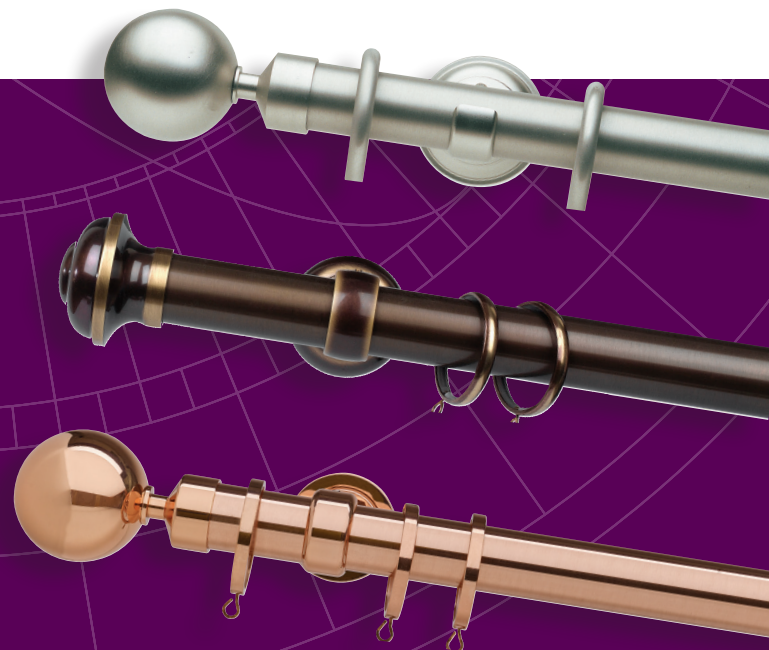

## FOREST LISBON Collection

1 3/16" Brass Ringed Pole Sets

THE  
WORLD  
BEHIND  
YOUR  
DRAPERIES

# LISBON COLLECTION Ringed Pole Sets

## LISBON COLLECTION

Scan for more information on  
FOREST LISBON POLE SETS

1 3/16" Brass Pole Sets with Finials or a French Return  
Recommended weight is 4 lbs/ft. depending on application.