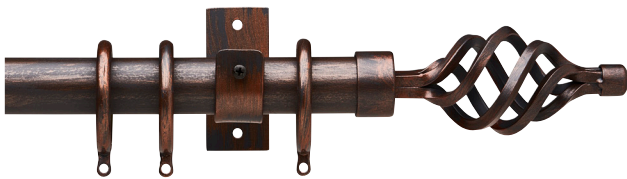

35 Grey Copper Porto Pole with York Open Bracket and Caracola Finial