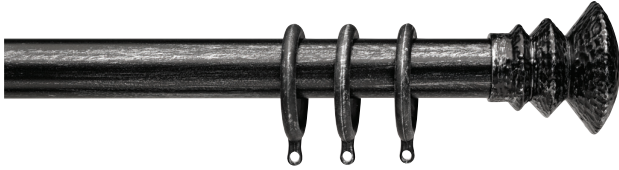

METAL

TAVIRA OUTDOOR | FARO SQUARE | GLASGOW ACRYLIC | LISBON | AVEIRO | **PORTO** | DRESDEN POLES, TRAVERSING & CORDED
DEVENTER DECO POLES & TRAVERSING | FRANKFURT SQUARE RAIL | STUTTART RECTANGLE RAIL | HANOVER TRAVERSING

33 Black Silver Porto Pole with French Return Bracket