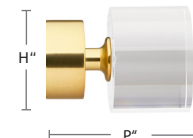

GLASGOW COLLECTION COMPONENTS

3035END-XX
1 3/8" Endcap Finial
H: 1 3/4" P: 1"

3035BAL-XX
1 3/8" Sphere Finial
H: 2 3/8" P: 3 7/8"

3035CIL-XX
1 3/8" Cylinder Finial
H: 1 3/4" P: 4 1/4"

3035PIL-XX
1 3/8" Pillbox Finial
H: 2 1/4" P: 2 3/4"

3045END-XX
1 3/4" Endcap Finial
H: 2" P: 1 1/8"

3045BAL-XX
1 3/4" Sphere Finial
H: 3" P: 4 3/4"

3045CIL-XX
1 3/4" Cylinder Finial
H: 2 1/4" P: 5 1/8"

3045PIL-XX
1 3/4" Pillbox Finial
H: 2 3/4" P: 3 1/2"

3035CCB-XX
1 3/8" Closed Bracket
H: 2" P: 2 1/2"