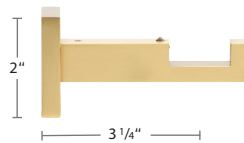

2230FWB-XX
Faro Wall Bracket