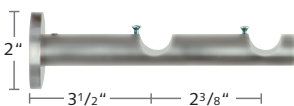

2230DCB-XX
Cylinder Double Wall Bracket
Not for use w/ grommets