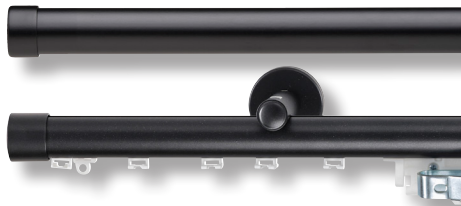

DECORATIVE METAL

Our decorative metal collections offer the perfect combination of style and functionality. With a wide variety of designs from contemporary to traditional, and many stunning finishes, you are sure to find the right hardware for your room.

Fun Fact: Our collection names will tell you which country the hardware is from.

TAVIRA OUTDOOR POLE SETS AND TRAVERSING