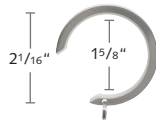

2230BPR-XX
By-Pass Ring
with plastic liner