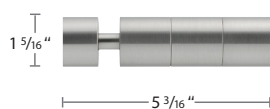

DRESDEN COLLECTION FINIALS

B690-XX
Pescara Finial