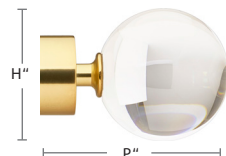

GLASGOW COLLECTION COMPONENTS

3035BAL-XX
1 3/8" Sphere Finial
H: 2 3/8" P: 3 7/8"