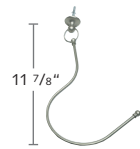

265SWING-XX
Swing Holdback