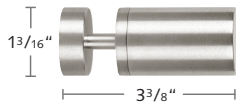

2130ROL-XX
Steel Rollenbild Finial