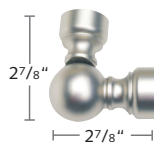

2130SWI-XX
Swivel Corner Connector