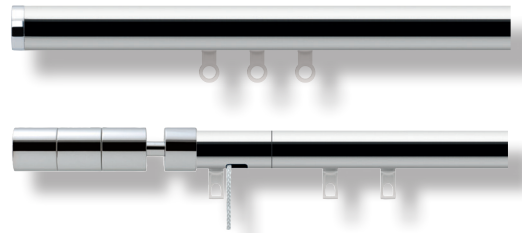

MOTORIZED
P. 105-108