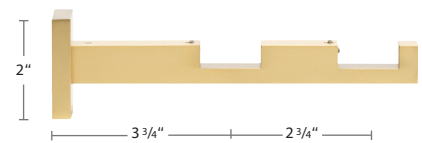

2230FDB-XX
Faro Double Wall Bracket