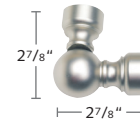

2130SWI-XX
Swivel Corner Connector