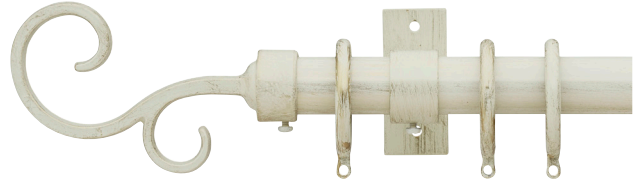

37 Sand Gold Porto Pole with Troia Finial and York Closed Bracket