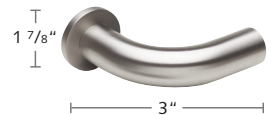

B11598-28-L-XX
B11598-28-R-XX
not avail. in 70 Bronze Matte
French Return, 3 1/8" P