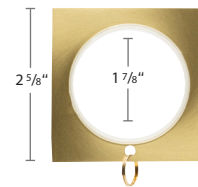

FARO SQUARE COLLECTION

Faro Square Pole, Square Rings and Square Finial in 24 Satin Brass

Faro Square Pole, Round Rings and Square Finial in 29 Satin Nickel

FARO COLLECTION FINIALS AND RINGS

2130FSF-XX
Faro Square Finial

2130FCF-XX
Faro Cube Finial

2030FSR-XX
Faro Square Ring

2030FKR-XX
Faro Round Ring

Scan for more information on
FOREST GLASGOW POLE SETS

GLASGOW ACRYLIC COLLECTION

1 3/8" & 1 3/4" Acrylic Pole Sets
Recommended weight is 4 lbs/ft. depending on application.