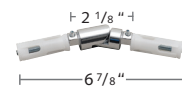

B11952-28-XX
Double Wall Bracket

B11598-28-L-XX
B11598-28-R-XX
not avail. in 70 Bronze Matte
French Return, 3 1/8" P

B400-80-XX
Support Bracket for French Return

B122028-XX
Inside Mount Bracket

B125930-XX
Flat Ring w/ Eyelet
Includes Plastic Insert