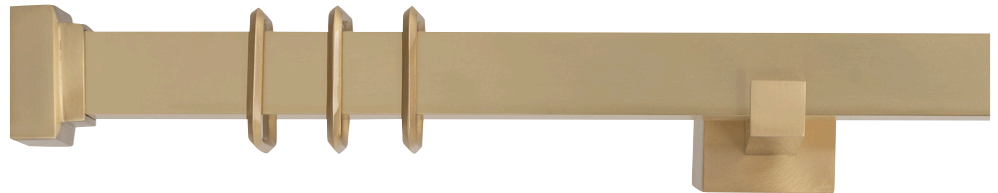

METAL

TAVIRA OUTDOOR | **FARO SQUARE** | GLASGOW ACRYLIC | LISBON | AVEIRO | PORTO | DRESDEN POLES, TRAVERSING & CORDED
DEVENTER DECO POLES & TRAVERSING | FRANKFURT SQUARE RAIL | STUTTGART RECTANGLE RAIL | HANOVER TRAVERSING

FARO SQUARE COLLECTION

Faro Square Pole, Square Rings and Square Finial in 24 Satin Brass