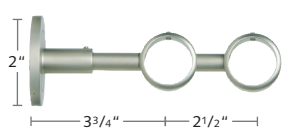

2230IRA-XX
Irati Closed Wall Bracket &
Support for French Return

2230EIR-XX
Extended Irati Closed Wall Bracket &
Support for Extended French Return

2230DIR-XX
Double Irati Closed Wall Bracket &
Support for Double French Return