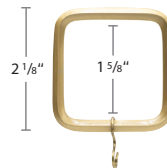

FARO SQUARE COLLECTION

Faro Square Pole, Square Rings and Square Finial in 24 Satin Brass

Faro Square Pole, Round Rings and Square Finial in 29 Satin Nickel

FARO COLLECTION FINIALS AND RINGS

2130FSF-XX
Faro Square Finial

2130FCF-XX
Faro Cube Finial

2030FSR-XX
Faro Square Ring

2030FKR-XX
Faro Round Ring

Scan for more information on
FOREST GLASGOW POLE SETS

GLASGOW ACRYLIC COLLECTION

1 3/8" & 1 3/4" Acrylic Pole Sets
Recommended weight is 4 lbs/ft. depending on application.