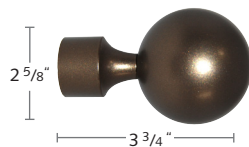

89 Graphite Deventer Deco Pole with Notched Finial

95 Taupe Deventer Deco Pole with Notched Finial

DEVENTER COLLECTION FINIALS

52430-XX
Deventer End Cap Finial

52431-XX
Deventer Ball Finial

52432-XX
Deventer Notched Finial