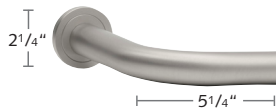

27
Rose Gold

29
Satin Nickel

32
Antique Bronze

36
Oil Rubbed
Bronze

66
French Bronze

89
Graphite

2030SMP-XX
1 3/16" Brass Pole, 16'

2230FRE-22,23,24,29
French Return
Wall Bracket, P: 3 1/2"