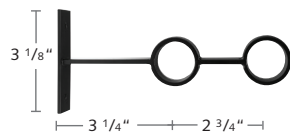

2230CEI-XX
1 3/16" Ceiling Bracket

2230YOR-XX
1 3/16" York Single Open Bracket

2230DYO-XX
1 3/16" York Double Open Bracket

2230CYR-XX
1 3/16" York Single Closed Bracket

2230DCY-XX
1 3/16" York Double Closed Bracket