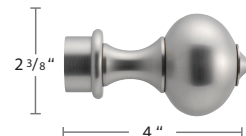

DRESDEN CORDED FINISHES XX/XXX = finish color

DRESDEN CORDED FINIALS

B124028-XX
End Cap Finial

B690-XX
Pescara Finial

B3362-XX
Alassio Finial

B650-XX
Verona Finial

B610-XX
Napoli Finial

B660-22, 24, 29, 70
Roma Finial