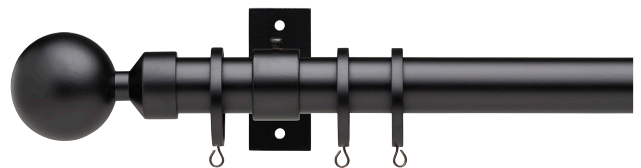

33 Black Silver Porto Pole with French Return Bracket

37 Sand Gold Porto Pole with Troia Finial and York Closed Bracket

35 Grey Copper Porto Pole with York Open Bracket and Caracola Finial

59 Black Porto Pole with Ball Finial and York Closed Bracket