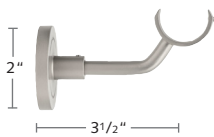

22 Polished Chrome Lisbon Pole with French Return

27 Rose Gold Lisbon Pole with Velate Finial

32 Antique Bronze Pole with Velate Finial

LISBON COLLECTION BY-PASS BRACKET & RING

2230BPB-XX
By-Pass Bracket

2230BPR-XX
By-Pass Ring
with plastic liner