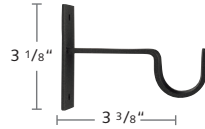

2230CEI-XX
1 3/16" Ceiling Bracket

2230YOR-XX
1 3/16" York Single Open Bracket

2230DYO-XX
1 3/16" York Double Open Bracket

2230CYR-XX
1 3/16" York Single Closed Bracket

2230DCY-XX
1 3/16" York Double Closed Bracket