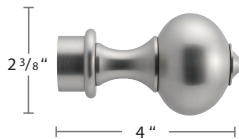

DRESDEN TRAVERSING FINIALS

B124028-XX
End Cap Finial

B690-XX
Pescara Finial

B3362-XX
Alassio Finial

B124128-XX
Alea Finial

B650-XX
Verona Finial
not available in 26 or 48

B610-XX
Napoli Finial
not available in 48