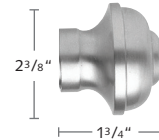

2130TOS-XX
Toscana Finial