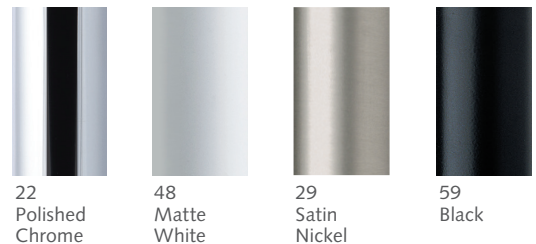

ASSEMBLED PRICING

Includes rail, end cap finial, carriers, end stop, masters, wall or ceiling brackets and 36" white fiberglass baton (See all batons page 19). Indicate pinch pleat or ripplefold when ordering.

22 Polished Chrome Square Rail, Fina End Cap and Bracket

29 Satin Nickel Square Rail, Fina End Cap and Invisible Bracket

59 Black Square Rail with 22 Polished Chrome Fina End Cap and Bracket

FRANKFURT FINISHES XX = finish color