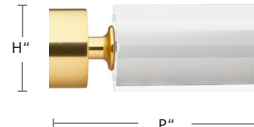

GLASGOW COLLECTION COMPONENTS

3035END-XX
1 3/8" Endcap Finial
H: 1 3/4" P: 1"

3035BAL-XX
1 3/8" Sphere Finial
H: 2 3/8" P: 3 7/8"

3035CIL-XX
1 3/8" Cylinder Finial
H: 1 3/4" P: 4 1/4"

3035PIL-XX
1 3/8" Pillbox Finial
H: 2 1/4" P: 2 3/4"