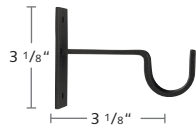

59
Black

2020SIR-XX
3/4" Wrought Iron Pole, 13'

2220CEI-XX
3/4" Ceiling Bracket

2220YOR-XX
3/4" York Single Open Bracket

2220DYO-XX
3/4" York Double Open Bracket

2220CYR-XX
3/4" York Wall/Ceiling Closed Bracket