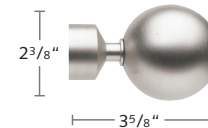

2130VEL-XX
Velate Finial