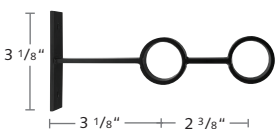

59
Black

2020SIR-XX
3/4" Wrought Iron Pole, 13'

2220CEI-XX
3/4" Ceiling Bracket

2220YOR-XX
3/4" York Single Open Bracket

2220DYO-XX
3/4" York Double Open Bracket

2220CYR-XX
3/4" York Wall/Ceiling Closed Bracket