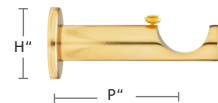

3035CYL-XX
1 3/8" Cylinder Bracket
H: 2" P: 2 1/2"

This bracket is not available

3035CYE-XX
1 3/8" Extended Cylinder Bracket
H: 2" P: 3 1/2"

3045CYE-XX
1 3/4" Extended Cylinder Bracket
H: 2 1/2" P: 4"

METAL