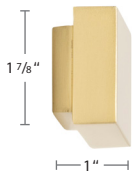

FARO SQUARE COLLECTION

Faro Square Pole, Square Rings and Square Finial in 24 Satin Brass

Faro Square Pole, Round Rings and Square Finial in 29 Satin Nickel

FARO COLLECTION FINIALS AND RINGS

2130FSF-XX
Faro Square Finial