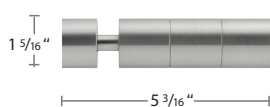

DRESDEN TRAVERSING FINIALS

B690-XX
Pescara Finial