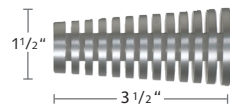

B3521-28-XX
Ischia Finial
not available in 26