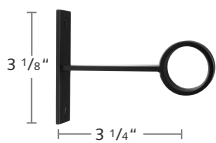

2230CEI-XX
1 3/16" Ceiling Bracket

2230YOR-XX
1 3/16" York Single Open Bracket

2230DYO-XX
1 3/16" York Double Open Bracket

2230CYR-XX
1 3/16" York Single Closed Bracket

2230DCY-XX
1 3/16" York Double Closed Bracket