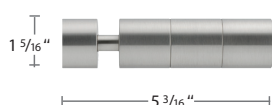

DRESDEN CORDED FINIALS

B690-XX
Pescara Finial