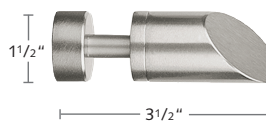

2130SLA-XX
Slant Finial