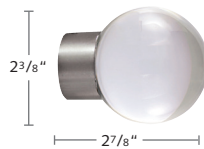

2130ACR-XX
Acrylic Ball Finial