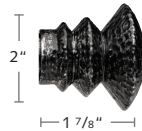

2120EVE-XX
3/4" Everest Finial