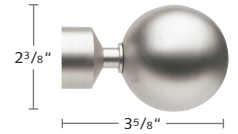

2130VEL-XX
Velate Finial