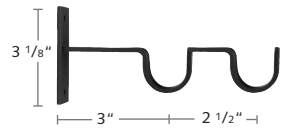

59
Black

2020SIR-XX
3/4" Wrought Iron Pole, 13'

2220CEI-XX
3/4" Ceiling Bracket

2220YOR-XX
3/4" York Single Open Bracket

2220DYO-XX
3/4" York Double Open Bracket

2220CYR-XX
3/4" York Wall/Ceiling Closed Bracket