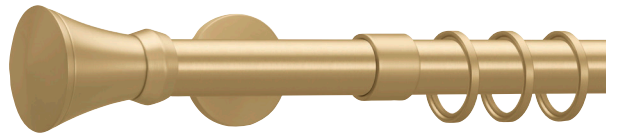

24 Satin Brass Dresden Pole with Napoli Finial