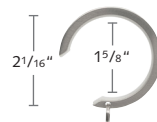

22 Polished Chrome Lisbon Pole with French Return

27 Rose Gold Lisbon Pole with Velate Finial

32 Antique Bronze Pole with Velate Finial

LISBON COLLECTION BY-PASS BRACKET & RING

2230BPB-XX
By-Pass Bracket

2230BPR-XX
By-Pass Ring
with plastic liner