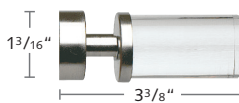

2130ROL-00 Stainless
2130ROL-XXC Clear
Rollenbild Finial