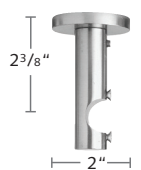

TAVIRA POLE SET FINISHES XX = finish color

25 White

59 Black

90 Grey

2031SMP-XX
1 1/8" Tavira Pole, 14'
Cannot be spliced

2130END-XX
Tavira End Cap

2230CIR-XX
Tavira Closed Bracket

53412-XX
Inside Mount Bracket

2230IRA-XX
Irati Closed Wall Bracket &
Support for French Return

2230EIR-XX
Extended Irati Closed Wall Bracket &
Support for Extended French Return

2230DIR-XX
Double Irati Closed Wall Bracket &
Support for Double French Return

2230CIR-XX
Irati Closed Ceiling Bracket

2230CYL-XX
Cylinder Wall Bracket

2230DCB-XX
Cylinder Double Wall Bracket
Not for use w/ grommets

2230CYC-XX
Cylinder Ceiling Bracket

2230OIM-XX
Open Inside Mount Bracket