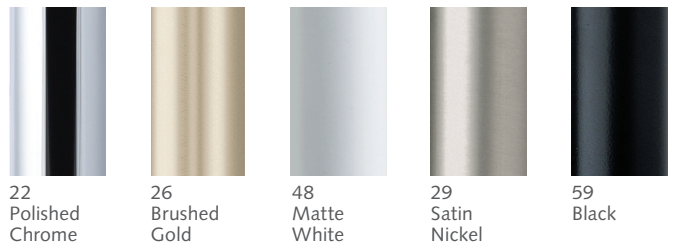

DRESDEN CORDED FINISHES XX/XXX = finish color

DRESDEN CORDED FINIALS

B124028-XX
End Cap Finial

B690-XX
Pescara Finial

B3362-XX
Alassio Finial

B650-XX
Verona Finial

B610-XX
Napoli Finial

B660-22, 24, 29, 70
Roma Finial