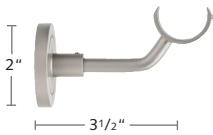

AVEIRO COLLECTION BY-PASS BRACKET & RING

2230BPB-XX
By-Pass Bracket