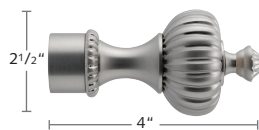

B660-22, 24, 29, 70
Roma Finial