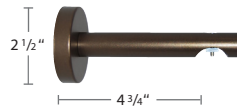

53402-XX
Extended Single Bracket
P: 4 3/4"