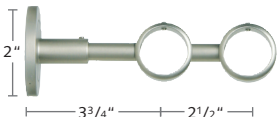

2230DIR-XX
Double Irati Closed Wall
Bracket & Support for Double
French Return