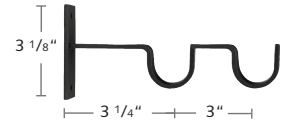

2230DYO-XX
1 3/16" York Double Open Bracket