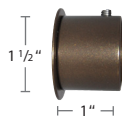

53406-XX
Double Bracket
P: 6 1/4"
Use **53407-XX** with Ripplefold

53407-XX
Extended Double Bracket
P: 7 3/4"
Use with Ripplefold

53412-XX
Inside Mount Bracket

2330FRI-XX
Flat Ring

B899-3-00
Rail Connector
aluminum, 3"