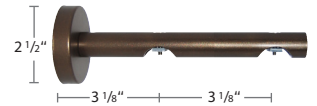

53406-XX
Double Bracket
P: 6 1/4"
Use **53407-XX** with Ripplefold

53407-XX
Extended Double Bracket
P: 7 3/4"
Use with Ripplefold

53412-XX
Inside Mount Bracket

2330FRI-XX
Flat Ring

B899-3-00
Rail Connector
aluminum, 3"