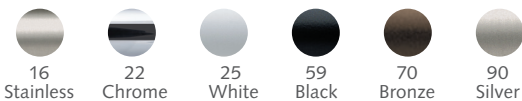

CHAIN
CONTROL

SPRING
CONTROL

MOTOR
CONTROL

MERCURY DIRECT MOUNT Roller Shades

MERCURY DIRECT MOUNT Cord Draw
MERCURY DIRECT MOUNT Spring Operated
MERCURY DIRECT MOUNT Motorized

THE WORLD
BEHIND
YOUR
DRAPERIES

MERCURY COLLECTION ROLLER SHADES

Scan for more information on
FOREST Mercury Direct Mount
Roller Shades

MERCURY DIRECT MOUNT

- End caps in designer colors
- Contemporary, clean look
- Easy Installation
- 38mm, 42mm and 50mm tube options and a bi-directional clutch