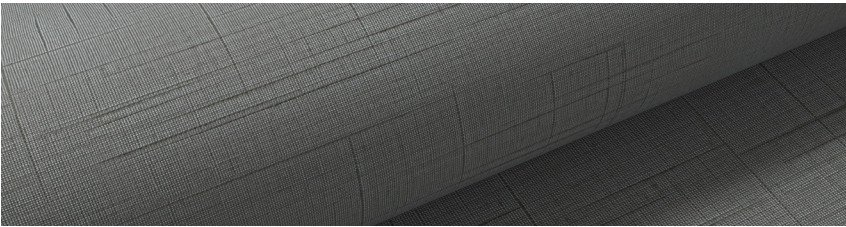

FOREST IN STOCK FABRICS

LIGHT FILTERING

Our light filtering collection offers transparent fabric that filters the light in a delicate way. The inspired fabric is available in a range of timeless colors.

Flame retardant - 94 in. wide

BLACKOUT

Our blackout fabric has a flocked backing which gives the back side of the fabric a soft textile appeal. With this fabric the room is completely darkened.

Flame retardant - 110 in. wide