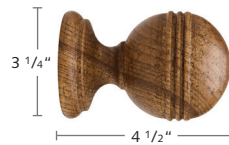

1145RIN-XX
Ringed Ball Finial