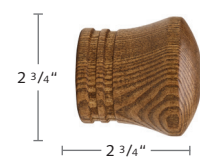

MANUAL
OPERATION

FOREST VALENCIA Collection

1 3/4" Wood Ringed Pole Sets

THE WORLD
BEHIND
YOUR
DRAPERIES

VALENCIA COLLECTION Ringed Pole Sets

VALENCIA COLLECTION

1 3/4" Valencia wood pole sets made from highly grained, strong ash wood. Recommended weight is 4 lbs./ft. depending on application.

1045SWO-XX
1 3/4" Smooth Wood Pole
Stock Length: 8'

1245WBR-XX
Valencia Wall Bracket

1345WRI-XX
Valencia Wood Ring

VALENCIA COLLECTION Ringed Pole Sets

VALENCIA COLLECTION (CONTINUED)

Ash wood from France gives this collection a beautifully grained appearance.

VALENCIA COLLECTION FINIALS

1145WEN-XX
End Cap Finial

1145SMO-XX
Smooth Ball Finial

1145RIN-XX
Ringed Ball Finial

1145GRA-XX
Granada Finial

1145CAS-XX
Castell Finial

FOREST BATONS

FIBERGLASS, ACRYLIC, ADA & COMPONENTS

BATONS	COMPONENT
●	 snap  adaptor 3/8" Fiberglass Baton Must order screw separately 36" 54110-25 white w/ snap 54310-25 white w/ adaptor 54110-59, 81, 90 w/ snap 48" 54111-25 white w/ snap 54311-25 white w/ adaptor 54111-59, 81, 90 w/ snap 60" 54112-25 white w/ snap 54312-25 white w/ adaptor 54112-59, 81, 90 w/ snap 72" 54113-25 white w/ snap 54313-25 white w/ adaptor 54113-59, 81, 90 w/ snap 84" 54114-25 white w/ snap 96" 54115-25 white w/ snap
	● Colors available for 3/8" Fiberglass Batons  25 White  59 Black  81 Bronze  90 Grey