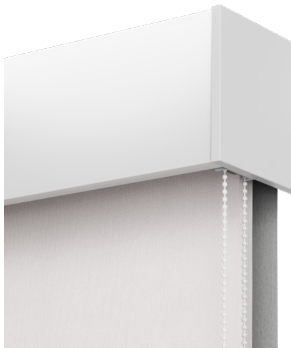

## MERCURY DOUBLE FASCIA

- Ideal for double treatment
- Complete blackout possible with side channels
- Heavy duty with quick and easy installation
- 38mm, 42mm and 50mm tube options and a bi-directional clutch