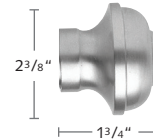

2130TOS-XX
Toscana Finial