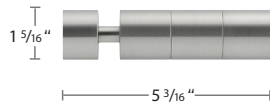

B690-XX
Pescara Finial