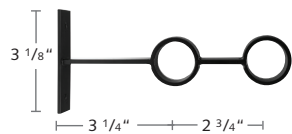

2230CEI-XX
1 3/16" Ceiling Bracket

2230YOR-XX
1 3/16" York Single Open Bracket

2230DYO-XX
1 3/16" York Double Open Bracket

2230CYR-XX
1 3/16" York Single Closed Bracket

2230DCY-XX
1 3/16" York Double Closed Bracket