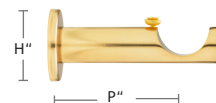

3045RWB-XX
1 3/4" Recess Wall Bracket
H: 2 1/4" P: 1"

3035CYL-XX
1 3/8" Cylinder Bracket
H: 2" P: 2 1/2"

This bracket is not available

3035CYE-XX
1 3/8" Extended Cylinder Bracket
H: 2" P: 3 1/2"

3045CYE-XX
1 3/4" Extended Cylinder Bracket
H: 2 1/2" P: 4"