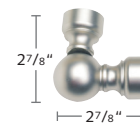

2130SWI-XX
Swivel Corner Connector