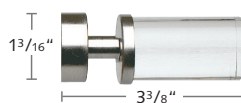

2130ROL-00 Stainless
2130ROL-XXC Clear
Rollenbild Finial