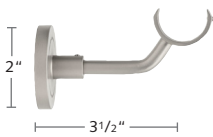

AVEIRO COLLECTION BY-PASS BRACKET & RING

2230BPB-XX
By-Pass Bracket