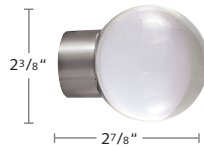

2130ACR-XX
Acrylic Ball Finial