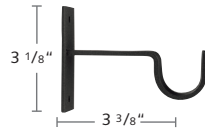

2230CEI-XX
1 3/16" Ceiling Bracket

2230YOR-XX
1 3/16" York Single Open Bracket

2230DYO-XX
1 3/16" York Double Open Bracket

2230CYR-XX
1 3/16" York Single Closed Bracket

2230DCY-XX
1 3/16" York Double Closed Bracket