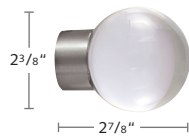

2230BPB-XX
By-Pass Bracket

2230BPR-XX
By-Pass Ring
with plastic liner

AVEIRO COLLECTION FINIALS, BATON, SPLICE & HOLDBACK

2130END-XX
End Cap Finial

2130ACR-XX
Acrylic Ball Finial

2130CIL-XX
Cilindro Finial