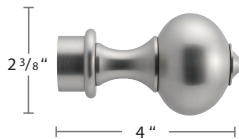

B650-XX
Verona Finial
not available in 26 or 48