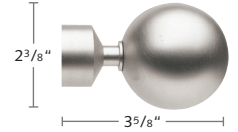

2130VEL-XX
Velate Finial