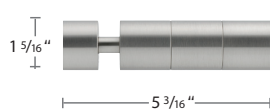

DRESDEN TRAVERSING FINIALS

B690-XX
Pescara Finial