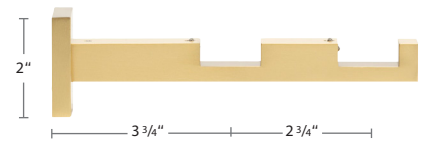

2230FDB-XX
Faro Double Wall Bracket