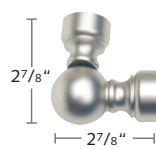

2130SWI-XX
Swivel Corner Connector