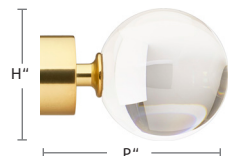

GLASGOW COLLECTION COMPONENTS

3035BAL-XX
1 3/8" Sphere Finial
H: 2 3/8" P: 3 7/8"