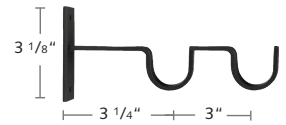

2230CEI-XX
1 3/16" Ceiling Bracket

2230YOR-XX
1 3/16" York Single Open Bracket

2230DYO-XX
1 3/16" York Double Open Bracket

2230CYR-XX
1 3/16" York Single Closed Bracket

2230DCY-XX
1 3/16" York Double Closed Bracket