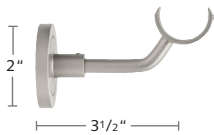

22 Polished Chrome Lisbon Pole with French Return

27 Rose Gold Lisbon Pole with Velate Finial

32 Antique Bronze Pole with Velate Finial

LISBON COLLECTION BY-PASS BRACKET & RING

2230BPB-XX
By-Pass Bracket

2230BPR-XX
By-Pass Ring
with plastic liner