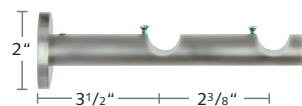

2230EIR-XX
Extended Irati Closed Wall Bracket &
Support for Extended French Return

2230DIR-XX
Double Irati Closed Wall Bracket &
Support for Double French Return

2230CIR-XX
Irati Closed Ceiling Bracket

2230CYL-XX
Cylinder Wall Bracket