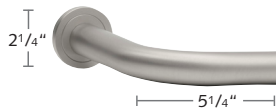

27 Rose Gold

29 Satin Nickel

32 Antique Bronze

36 Oil Rubbed Bronze

66 French Bronze

89 Graphite

2030SMP-XX
1 3/16" Brass Pole, 16'

2230FRE-22,23,24,29
French Return
Wall Bracket, P: 3 1/2"