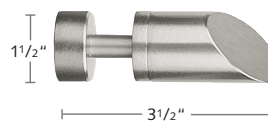

2130SLA-XX
Slant Finial