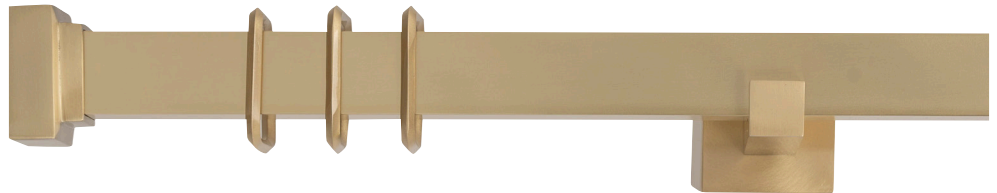

METAL

TAVIRA OUTDOOR | **FARO SQUARE** | GLASGOW ACRYLIC | LISBON | AVEIRO | PORTO | DRESDEN POLES, TRAVERSING & CORDED
DEVENTER DECO POLES & TRAVERSING | FRANKFURT SQUARE RAIL | STUTTGART RECTANGLE RAIL | HANOVER TRAVERSING

FARO SQUARE COLLECTION

Faro Square Pole, Square Rings and Square Finial in 24 Satin Brass