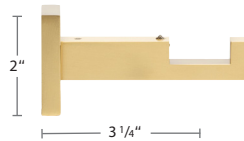

2230FWB-XX
Faro Wall Bracket