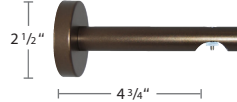

53402-XX
Extended Single Bracket
P: 4 3/4"