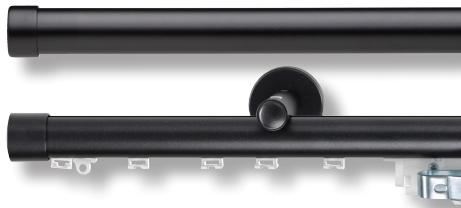

DECORATIVE METAL

Our decorative metal collections offer the perfect combination of style and functionality. With a wide variety of designs from contemporary to traditional, and many stunning finishes, you are sure to find the right hardware for your room.

Fun Fact: Our collection names will tell you which country the hardware is from.

TAVIRA OUTDOOR POLE SETS AND TRAVERSING