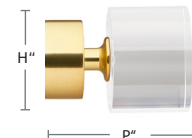

GLASGOW COLLECTION COMPONENTS

3035END-XX
1 3/8" Endcap Finial
H: 1 3/4" P: 1"

3035BAL-XX
1 3/8" Sphere Finial
H: 2 3/8" P: 3 7/8"

3035CIL-XX
1 3/8" Cylinder Finial
H: 1 3/4" P: 4 1/4"

3035PIL-XX
1 3/8" Pillbox Finial
H: 2 1/4" P: 2 3/4"

3045END-XX
1 3/4" Endcap Finial
H: 2" P: 1 1/8"

3045BAL-XX
1 3/4" Sphere Finial
H: 3" P: 4 3/4"

3045CIL-XX
1 3/4" Cylinder Finial
H: 2 1/4" P: 5 1/8"

3045PIL-XX
1 3/4" Pillbox Finial
H: 2 3/4" P: 3 1/2"

3035CCB-XX
1 3/8" Closed Bracket
H: 2" P: 2 1/2"