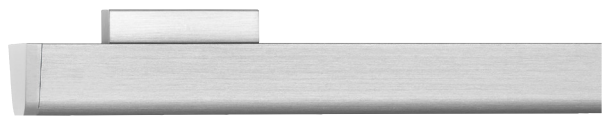

29 Satin Nickel Hanover Rail with End Cap Finial