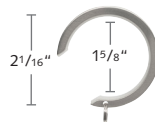

2230BPR-XX
By-Pass Ring
with plastic liner