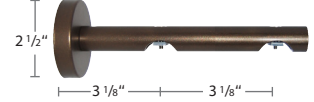

53406-XX
Double Bracket
P: 6 1/4"
Use **53407-XX** with Ripplefold

53407-XX
Extended Double Bracket
P: 7 3/4"
Use with Ripplefold

53412-XX
Inside Mount Bracket

2330FRI-XX
Flat Ring

B899-3-00
Rail Connector
aluminum, 3"