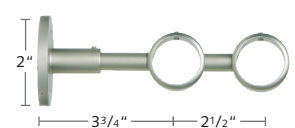

2230DIR-XX
Double Irati Closed Wall Bracket &
Support for Double French Return