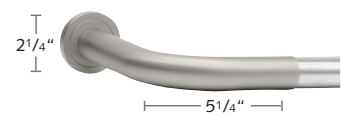

2230EFR-59,88
Extended French Return
Wall Bracket, P: 6 1/2"