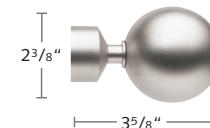

2130VEL-XX
Velate Finial