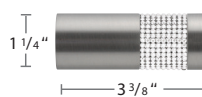

**B122928-XX**  
Swivel Elbow

**2030SPL-23**  
Splice

29 Satin Nickel Dresden Pole with French Return

22 Polished Chrome Dresden Pole with Ardea Finial and Socket

24 Satin Brass Dresden Pole with Pescara Finial

70 Bronze Matte Dresden Pole with Allesandria Finial

1 1/8" Dresden Finials

**B124028-XX**  
End Cap Finial

**B690-XX**  
Pescara Finial

**B3356-XX**  
Riva Finial

**B3362-XX**  
Alassio Finial

**B124128-XX**  
Alea Finial

**B650-XX**  
Verona Finial

**B610-XX**  
Napoli Finial

**B129328-XX**  
Allesandria Finial

**B660-XX**  
Roma Finial  
not available in 59 Black

**B3521-28-XX**  
Ischia Finial

**B315-28-XX**  
Largo Finial