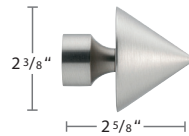

## 1 1/8" Dresden Pole, Brackets, Rings and Connectors

**B801-28-XX**  
1 1/8" Brass Pole, 16' 4"

**B11950-28-XX**  
Single Wall or Ceiling Bracket

**B11952-28-XX**  
Double Wall Bracket

**B11598-28-L-XX**  
**B11598-28-R-XX**  
French Return, 3 1/8" P

**B122928-XX**  
Swivel Elbow

**2030SPL-23**  
Splice

29 Satin Nickel Dresden Pole with French Return

22 Polished Chrome Dresden Pole with Ardea Finial and Socket

24 Satin Brass Dresden Pole with Pescara Finial

70 Bronze Matte Dresden Pole with Allesandria Finial

1 1/8" Dresden Finials

**B124028-XX**  
End Cap Finial

**B690-XX**  
Pescara Finial

**B3356-XX**  
Riva Finial

**B3362-XX**  
Alassio Finial

**B124128-XX**  
Alea Finial

**B650-XX**  
Verona Finial

**B610-XX**  
Napoli Finial

**B129328-XX**  
Allesandria Finial

**B660-XX**  
Roma Finial  
not available in 59 Black

**B3521-28-XX**  
Ischia Finial

**B315-28-XX**  
Largo Finial