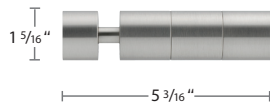

## 1 1/8" Dresden Pole, Brackets, Rings and Connectors

**B801-28-XX**  
1 1/8" Brass Pole, 16' 4"

**B11950-28-XX**  
Single Wall or Ceiling Bracket

**B11952-28-XX**  
Double Wall Bracket

**B11598-28-L-XX**  
**B11598-28-R-XX**  
French Return, 3 1/8" P

**B400-80-XX**  
Support Bracket for French Return

**B11970-100-XX**  
Classic Single Wall or Ceiling Bracket

**B11970-2-100-XX**  
Classic Double Wall Bracket

**B122028-XX**  
Inside Mount Bracket

**B125630-XX**  
Ring w/ Eyelet  
Includes Plastic Insert

**B122928-XX**  
Swivel Elbow

**2030SPL-23**  
Splice

29 Satin Nickel Dresden Pole with French Return

22 Polished Chrome Dresden Pole with Ardea Finial and Socket

24 Satin Brass Dresden Pole with Pescara Finial

70 Bronze Matte Dresden Pole with Allesandria Finial

1 1/8" Dresden Finials

**B124028-XX**  
End Cap Finial

**B690-XX**  
Pescara Finial

**B3356-XX**  
Riva Finial

**B3362-XX**  
Alassio Finial

**B124128-XX**  
Alea Finial