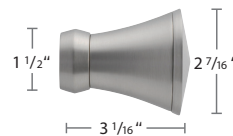

B610-XX
Napoli Finial