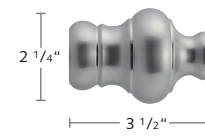

**B122928-XX**  
Swivel Elbow

**2030SPL-23**  
Splice

29 Satin Nickel Dresden Pole with French Return

22 Polished Chrome Dresden Pole with Ardea Finial and Socket

24 Satin Brass Dresden Pole with Pescara Finial

70 Bronze Matte Dresden Pole with Allesandria Finial

1 1/8" Dresden Finials

**B124028-XX**  
End Cap Finial

**B690-XX**  
Pescara Finial

**B3356-XX**  
Riva Finial

**B3362-XX**  
Alassio Finial

**B124128-XX**  
Alea Finial

**B650-XX**  
Verona Finial

**B610-XX**  
Napoli Finial

**B129328-XX**  
Allesandria Finial

**B660-XX**  
Roma Finial  
not available in 59 Black

**B3521-28-XX**  
Ischia Finial

**B315-28-XX**  
Largo Finial