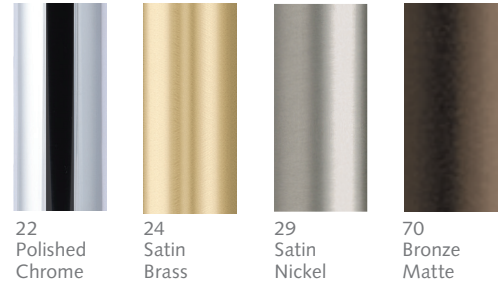

## 1 1/8" Brass Pole Sets with Finials or a French Return

Recommended weight is 4 lbs/ft. depending on application.

### Available Finishes XX = finish color

METAL - 1 1/8" Dresden Pole Sets

**B122928-XX**  
Swivel Elbow

**2030SPL-23**  
Splice

29 Satin Nickel Dresden Pole with French Return

22 Polished Chrome Dresden Pole with Ardea Finial and Socket

24 Satin Brass Dresden Pole with Pescara Finial

**B650-XX**  
Verona Finial

**B610-XX**  
Napoli Finial

**B129328-XX**  
Allesandria Finial

**B660-XX**  
Roma Finial  
not available in 59 Black

**B3521-28-XX**  
Ischia Finial

**B315-28-XX**  
Largo Finial