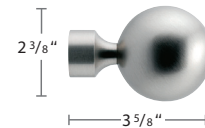

**B400-80-XX**  
Support Bracket for French Return

**B11970-100-XX**  
Classic Single Wall or Ceiling Bracket

**B11970-2-100-XX**  
Classic Double Wall Bracket

**B122028-XX**  
Inside Mount Bracket

**B125630-XX**  
Ring w/ Eyelet  
Includes Plastic Insert

**B122928-XX**  
Swivel Elbow

**2030SPL-23**  
Splice

29 Satin Nickel Dresden Pole with French Return

22 Polished Chrome Dresden Pole with Ardea Finial and Socket

24 Satin Brass Dresden Pole with Pescara Finial

70 Bronze Matte Dresden Pole with Allesandria Finial

1 1/8" Dresden Finials

**B124028-XX**  
End Cap Finial

**B690-XX**  
Pescara Finial

**B3356-XX**  
Riva Finial

**B3362-XX**  
Alassio Finial

**B124128-XX**  
Alea Finial

**B650-XX**  
Verona Finial

**B610-XX**  
Napoli Finial

**B129328-XX**  
Allesandria Finial

**B660-XX**  
Roma Finial  
not available in 59 Black

**B3521-28-XX**  
Ischia Finial

**B315-28-XX**  
Largo Finial