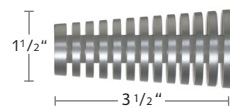

## 1 1/8" Dresden Pole, Brackets, Rings and Connectors

**B801-28-XX**  
1 1/8" Brass Pole, 16' 4"

**B11950-28-XX**  
Single Wall or Ceiling Bracket

**B11952-28-XX**  
Double Wall Bracket

**B11598-28-L-XX**  
**B11598-28-R-XX**  
French Return, 3 1/8" P

**B122928-XX**  
Swivel Elbow

**2030SPL-23**  
Splice

29 Satin Nickel Dresden Pole with French Return

22 Polished Chrome Dresden Pole with Ardea Finial and Socket

24 Satin Brass Dresden Pole with Pescara Finial

70 Bronze Matte Dresden Pole with Allesandria Finial

1 1/8" Dresden Finials

**B124028-XX**  
End Cap Finial

**B690-XX**  
Pescara Finial

**B3356-XX**  
Riva Finial

**B3362-XX**  
Alassio Finial

**B124128-XX**  
Alea Finial

**B650-XX**  
Verona Finial

**B610-XX**  
Napoli Finial

**B129328-XX**  
Allesandria Finial

**B660-XX**  
Roma Finial  
not available in 59 Black

**B3521-28-XX**  
Ischia Finial

**B315-28-XX**  
Largo Finial