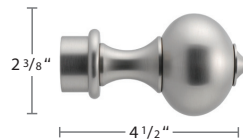

**B400-80-XX**  
Support Bracket for French Return

**B11970-100-XX**  
Classic Single Wall or Ceiling Bracket

**B11970-2-100-XX**  
Classic Double Wall Bracket

**B122028-XX**  
Inside Mount Bracket

**B125630-XX**  
Ring w/ Eyelet  
Includes Plastic Insert

**B122928-XX**  
Swivel Elbow

**2030SPL-23**  
Splice

29 Satin Nickel Dresden Pole with French Return

22 Polished Chrome Dresden Pole with Ardea Finial and Socket

24 Satin Brass Dresden Pole with Pescara Finial

70 Bronze Matte Dresden Pole with Allesandria Finial

1 1/8" Dresden Finials

**B124028-XX**  
End Cap Finial

**B690-XX**  
Pescara Finial

**B3356-XX**  
Riva Finial

**B3362-XX**  
Alassio Finial

**B124128-XX**  
Alea Finial

**B650-XX**  
Verona Finial

**B610-XX**  
Napoli Finial

**B129328-XX**  
Allesandria Finial

**B660-XX**  
Roma Finial  
not available in 59 Black

**B3521-28-XX**  
Ischia Finial

**B315-28-XX**  
Largo Finial