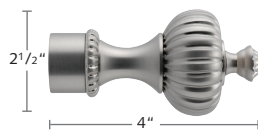

**B400-80-XX**  
Support Bracket for French Return

**B11970-100-XX**  
Classic Single Wall or Ceiling Bracket

**B11970-2-100-XX**  
Classic Double Wall Bracket

**B122028-XX**  
Inside Mount Bracket

**B125630-XX**  
Ring w/ Eyelet  
Includes Plastic Insert

**B122928-XX**  
Swivel Elbow

**2030SPL-23**  
Splice

29 Satin Nickel Dresden Pole with French Return

22 Polished Chrome Dresden Pole with Ardea Finial and Socket

24 Satin Brass Dresden Pole with Pescara Finial

70 Bronze Matte Dresden Pole with Allesandria Finial

1 1/8" Dresden Finials

**B124028-XX**  
End Cap Finial

**B690-XX**  
Pescara Finial

**B3356-XX**  
Riva Finial

**B3362-XX**  
Alassio Finial

**B124128-XX**  
Alea Finial

**B650-XX**  
Verona Finial

**B610-XX**  
Napoli Finial

**B129328-XX**  
Allesandria Finial

**B660-XX**  
Roma Finial  
not available in 59 Black

**B3521-28-XX**  
Ischia Finial

**B315-28-XX**  
Largo Finial