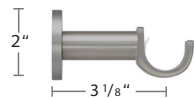

### Available Finishes XX = finish color

METAL - 1 1/8" Dresden Pole Sets

## 1 1/8" Dresden Pole, Brackets, Rings and Connectors

**B801-28-XX**  
1 1/8" Brass Pole, 16' 4"

**B11950-28-XX**  
Single Wall or Ceiling Bracket

**B11952-28-XX**  
Double Wall Bracket

**B11598-28-L-XX**  
**B11598-28-R-XX**  
French Return, 3 1/8" P

**B400-80-XX**  
Support Bracket for French Return

**B11970-100-XX**  
Classic Single Wall or Ceiling Bracket

**B11970-2-100-XX**  
Classic Double Wall Bracket

**B122028-XX**  
Inside Mount Bracket

**B125630-XX**  
Ring w/ Eyelet  
Includes Plastic Insert

**B122928-XX**  
Swivel Elbow

**2030SPL-23**  
Splice

29 Satin Nickel Dresden Pole with French Return

22 Polished Chrome Dresden Pole with Ardea Finial and Socket

24 Satin Brass Dresden Pole with Pescara Finial