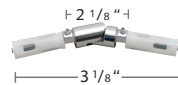

## 1 1/8" Dresden Pole, Brackets, Rings and Connectors

**B801-28-XX**  
1 1/8" Brass Pole, 16' 4"

**B11950-28-XX**  
Single Wall or Ceiling Bracket

**B11952-28-XX**  
Double Wall Bracket

**B11598-28-L-XX**  
**B11598-28-R-XX**  
French Return, 3 1/8" P

**B400-80-XX**  
Support Bracket for French Return

**B11970-100-XX**  
Classic Single Wall or Ceiling Bracket

**B11970-2-100-XX**  
Classic Double Wall Bracket

**B122028-XX**  
Inside Mount Bracket

**B125630-XX**  
Ring w/ Eyelet  
Includes Plastic Insert

**B122928-XX**  
Swivel Elbow

**2030SPL-23**  
Splice

29 Satin Nickel Dresden Pole with French Return

22 Polished Chrome Dresden Pole with Ardea Finial and Socket

24 Satin Brass Dresden Pole with Pescara Finial