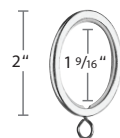

### Available Finishes XX = finish color

METAL - 1 1/8" Dresden Pole Sets

## 1 1/8" Dresden Pole, Brackets, Rings and Connectors

**B801-28-XX**  
1 1/8" Brass Pole, 16' 4"

**B11950-28-XX**  
Single Wall or Ceiling Bracket

**B11952-28-XX**  
Double Wall Bracket

**B11598-28-L-XX**  
**B11598-28-R-XX**  
French Return, 3 1/8" P

**B400-80-XX**  
Support Bracket for French Return

**B11970-100-XX**  
Classic Single Wall or Ceiling Bracket

**B11970-2-100-XX**  
Classic Double Wall Bracket

**B122028-XX**  
Inside Mount Bracket

**B125630-XX**  
Ring w/ Eyelet  
Includes Plastic Insert

**B122928-XX**  
Swivel Elbow

**2030SPL-23**  
Splice

29 Satin Nickel Dresden Pole with French Return

22 Polished Chrome Dresden Pole with Ardea Finial and Socket

24 Satin Brass Dresden Pole with Pescara Finial