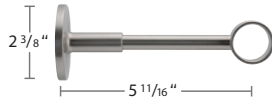

## 1 1/8" Brass Pole Sets with Finials or a French Return

Recommended weight is 4 lbs/ft. depending on application.

### Available Finishes XX = finish color

METAL - 1 1/8" Dresden Pole Sets

## 1 1/8" Dresden Pole, Brackets, Rings and Connectors

**B801-28-XX**  
1 1/8" Brass Pole, 16' 4"

**B11950-28-XX**  
Single Wall or Ceiling Bracket

**B11952-28-XX**  
Double Wall Bracket

**B11598-28-L-XX**  
**B11598-28-R-XX**  
French Return, 3 1/8" P