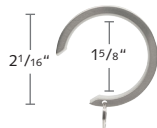

**2230EIR-XX**  
Extended Irati Closed Wall Bracket &  
Support for Extended French Return

**2230DIR-XX**  
Double Irati Closed Wall Bracket &  
Support for Double French Return

**2230CIR-XX**  
Irati Closed Ceiling Bracket

**2230CYL-XX**  
Cylinder Wall Bracket

**2230DCB-XX**  
Cylinder Double Wall Bracket  
Not for use w/ grommets

**2230CYC-XX**  
Cylinder Ceiling Bracket

**2230OIM-XX**  
Open Inside Mount Bracket

# AVEIRO COLLECTION (CONTINUED)

87 Bronze Brilliant Aveiro Pole with French Return

16 Stainless Steel Aveiro Pole with Acrylic Ball Finial

16 Stainless Steel Aveiro Pole with Pop Chrystal Finial

## AVEIRO COLLECTION BY-PASS BRACKET & RING

2230BPB-XX  
By-Pass Bracket

2230BPR-XX  
By-Pass Ring  
with plastic liner