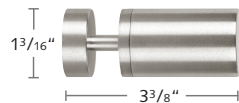

## AVEIRO COLLECTION FINIALS, BATON, SPLICE & HOLDBACK

2130END-XX  
End Cap Finial

2130ACR-XX  
Acrylic Ball Finial

2130CIL-XX  
Cilindro Finial

2130INC-XX  
Inca Finial

2130POP-XX  
Pop Finial

2130PWC-XX  
Pop Crystal Finial

2130ROL-XX  
Steel Rollenbild Finial

2130ROL-00 Stainless  
2130ROL-XXC  
Clear Rollenbild Finial

2130VEL-XX  
Velate Finial

2330FRI-XX  
Flat Ring  
with plastic liner

2030SPL-23  
Pole Splice

2130SWI-XX  
Swivel Corner Connector