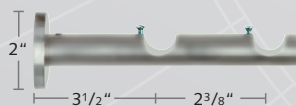

**2230EFR-59,88**  
Extended French Return  
Wall Bracket, P: 6 1/2"

**2230FRA-59,88**  
Adaptor to make a double  
French return  
Use with 2230EFR-59, 88

**2230IRA-XX**  
Irati Closed Wall Bracket &  
Support for French Return

**2230EIR-XX**  
Extended Irati Closed Wall Bracket &  
Support for Extended French Return

**2230DIR-XX**  
Double Irati Closed Wall Bracket &  
Support for Double French Return

**2230CIR-XX**  
Irati Closed Ceiling Bracket

**2230CYL-XX**  
Cylinder Wall Bracket

**2230DCB-XX**  
Cylinder Double Wall Bracket  
Not for use w/ grommets

**2230CYC-XX**  
Cylinder Ceiling Bracket

**2230OIM-XX**  
Open Inside Mount Bracket