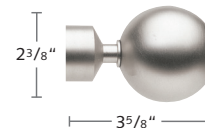

## AVEIRO COLLECTION FINIALS, BATON, SPLICE & HOLDBACK

2130END-XX  
End Cap Finial

2130ACR-XX  
Acrylic Ball Finial

2130CIL-XX  
Cilindro Finial

2130INC-XX  
Inca Finial

2130POP-XX  
Pop Finial

2130PWC-XX  
Pop Crystal Finial

2130ROL-XX  
Steel Rollenbild Finial

2130ROL-00 Stainless  
2130ROL-XXC  
Clear Rollenbild Finial

2130VEL-XX  
Velate Finial

2330FRI-XX  
Flat Ring  
with plastic liner

2030SPL-23  
Pole Splice

2130SWI-XX  
Swivel Corner Connector