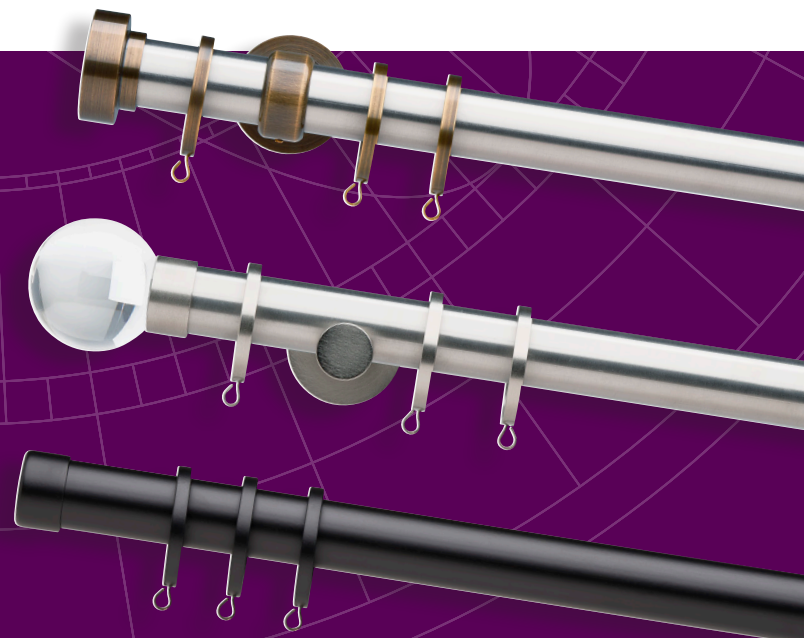

**MANUAL  
OPERATION**

## FOREST AVEIRO Collection

1 3/16" Stainless Steel Pole Sets with Finials or a French Return

THE  
WORLD  
BEHIND  
YOUR  
DRAPERIES

## AVEIRO COLLECTION

1 3/16" Stainless Steel Pole Sets with Finials or a French Return  
Recommended weight is 4 lbs/ft. depending on application.

Scan for more information on  
FOREST AVEIRO POLE SETS