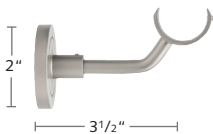

**2230EIR-XX**  
Extended Irati Closed Wall Bracket &  
Support for Extended French Return

**2230DIR-XX**  
Double Irati Closed Wall Bracket &  
Support for Double French Return

**2230CIR-XX**  
Irati Closed Ceiling Bracket

**2230CYL-XX**  
Cylinder Wall Bracket

**2230DCB-XX**  
Cylinder Double Wall Bracket  
Not for use w/ grommets

**2230CYC-XX**  
Cylinder Ceiling Bracket

**2230OIM-XX**  
Open Inside Mount Bracket

## AVEIRO COLLECTION BY-PASS BRACKET & RING

2230BPB-XX  
By-Pass Bracket

2230BPR-XX  
By-Pass Ring  
with plastic liner