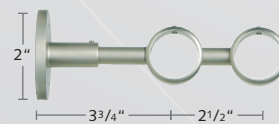

**2230EFR-59,88**  
Extended French Return  
Wall Bracket, P: 6 1/2"

**2230FRA-59,88**  
Adaptor to make a double  
French return  
Use with 2230EFR-59, 88

**2230IRA-XX**  
Irati Closed Wall Bracket &  
Support for French Return

**2230EIR-XX**  
Extended Irati Closed Wall Bracket &  
Support for Extended French Return

**2230DIR-XX**  
Double Irati Closed Wall Bracket &  
Support for Double French Return

**2230CIR-XX**  
Irati Closed Ceiling Bracket