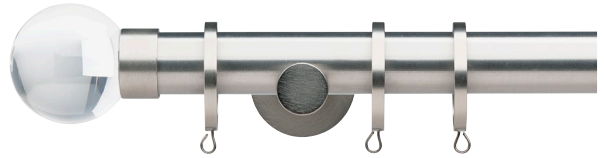

16 Stainless Steel Aveiro Pole with Acrylic Ball Finial