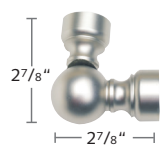

## AVEIRO COLLECTION FINIALS, BATON, SPLICE & HOLDBACK

2130END-XX  
End Cap Finial

2130ACR-XX  
Acrylic Ball Finial

2130CIL-XX  
Cilindro Finial

2130INC-XX  
Inca Finial

2130POP-XX  
Pop Finial

2130PWC-XX  
Pop Crystal Finial

2130ROL-XX  
Steel Rollenbild Finial

2130ROL-00 Stainless  
2130ROL-XXC  
Clear Rollenbild Finial

2130VEL-XX  
Velate Finial

2330FRI-XX  
Flat Ring  
with plastic liner

2030SPL-23  
Pole Splice

2130SWI-XX  
Swivel Corner Connector