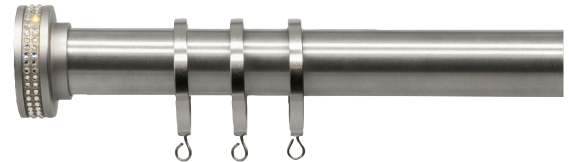

16 Stainless Steel Aveiro Pole with Pop Chrystal Finial

AVEIRO COLLECTION BY-PASS BRACKET & RING

AVEIRO COLLECTION FINIALS, BATON, SPLICE & HOLDBACK