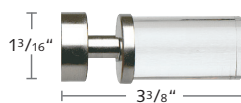

2130ROL-00 Stainless
2130ROL-XXC
Clear Rollenbild Finial