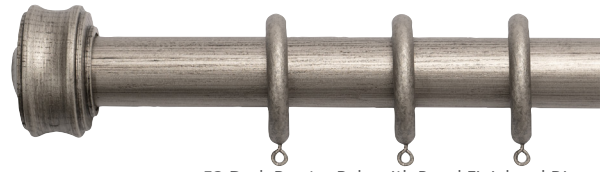

54
Distressed
Ivory

METAL COMPONENT FINISHES

22
Polished
Chrome

23
Polished
Brass

29
Satin
Nickel

89
Graphite

LONDON COLLECTION COMPONENTS

1035SWO-5X
1 3/8" Pole, 10'
1045SWO-5X
1 3/4" Pole, 10'

1235IMB-5X
1 3/8" Inside Mount Bracket
H: 2 1/2" P: 7/8"
1245IMB-5X
1 3/4" Inside Mount Bracket
H: 2 1/2" P: 7/8"

1335WRI-5X
1 3/8" Wood Ring
O: 2 1/2" I: 1 3/4"
1345WRI-5X
1 3/4" Wood Ring
O: 3" I: 2 1/4"

LONDON COLLECTION Ringed Pole Sets

LONDON COLLECTION (CONTINUED)

50 Oil Rubbed Bronze Pole with 23 Polished Brass French Return and Rings

53 Dark Pewter Pole with Bevel Finial and Rings

53 Dark Pewter Pole with 89 Graphite Cylinder Finial and Rings

LONDON COLLECTION COMPONENTS

1135MOD-5X
1 3/8" Modern End Cap
H: 1 5/8" P: 1"
1145MOD-5X
1 3/4" Modern End Cap
H: 2" P: 1"

1135BEV-5X
1 3/8" Bevel Finial
H: 2 5/8" P: 1 5/8"
1145BEV-5X
1 3/4" Bevel Finial
H: 2 1/4" P: 2"