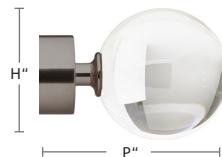

3035BAL-XX
1 3/8" Sphere Finial
H: 2 3/8" P: 3 7/8"
3045BAL-XX
1 3/4" Sphere Finial
H: 3" P: 4 3/4"