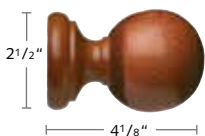

2" Cordoba Finials

1151SMO-XX
Smooth Ball Finial