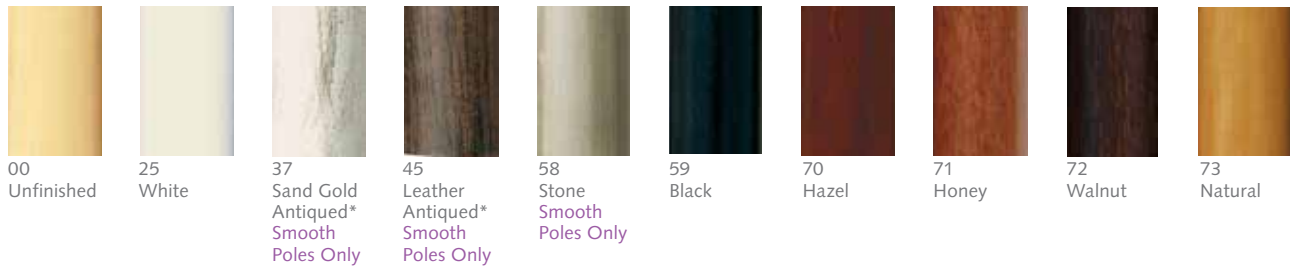

2" Cordoba Available Finishes XX = finish color / *Not all components are stocked in Antiqued finishes. Please call for availability.