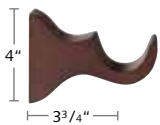

2" Cordoba Brackets, Rings, Rosette and Batons

1251WBR-XX
Single Wall Bracket