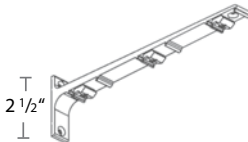

3284-25
-65 Brown
10" Triple Wall Bracket
heavy duty
for wood poles
projection 2", 6 5/8", 9 5/16"