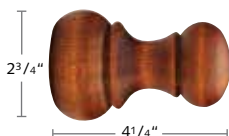

## 2" Wood Pole Sets

Recommended weight is 4 lbs/ft. depending on application.

**1051SWO-XX**  
2" Smooth  
Stock Length: 14'

**1051RWO-XX**  
2" Reeded  
Stock Length: 14'  
Not avail in finishes 37, 45 or 58

**1051RSW-XX**  
2" Routed Smooth  
Stock Length: 14'

**1051RRW-XX**  
2" Routed Reeded  
Stock Length: 14'  
Not avail in finishes 37, 45 or 58

## 2" Cordoba Finials

**1151SMO-XX**  
Smooth Ball Finial

**1151RIN-XX**  
Ringed Ball Finial

**1151FLU-XX**  
Fluted Ball Finial

**1151CUP-XX**  
Cup Finial

**1151TRA-XX**  
Traditional Finial

**1151WEN-XX**  
End Cap Finial

**1151TUD-XX**  
Tudor Finial

**1151WIN-XX**  
Windsor Finial

**1151ODI-XX**  
Odiseia Finial

**1151CAL-XX**  
Calice Finial

**1151COR-XX**  
Corona Finial

**1151CAM-XX**  
Campina Finial

**1151COU-XX**  
Country Finial