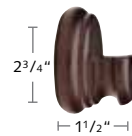

**2" Cordoba Brackets, Rings, Rosette and Batons**

**1251WBR-XX**  
Single Wall Bracket

**1253WBR-XX**  
Extended Wall Bracket

**1251EUR-XX**  
Euro Wood Wall Bracket

**1251WIM-XX**  
Open Inside Mount  
Bracket