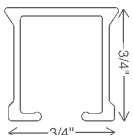

CS® - Contract System

The Hotel Track - Hand draw track system designed for hotels or any other heavy-duty use. Aluminum extrusion, powder coated and lubricated for wall mount. Available in -25 white, -59 black, -65 brown and -90 silver.