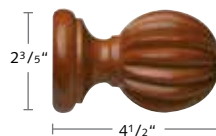

## 2" Wood Pole Sets

Recommended weight is 4 lbs/ft. depending on application.

**1051SWO-XX**  
2" Smooth  
Stock Length: 14'

**1051RWO-XX**  
2" Reeded  
Stock Length: 14'  
Not avail in finishes 37, 45 or 58

**1051RSW-XX**  
2" Routed Smooth  
Stock Length: 14'

**1051RRW-XX**  
2" Routed Reeded  
Stock Length: 14'  
Not avail in finishes 37, 45 or 58

## 2" Cordoba Finials

**1151SMO-XX**  
Smooth Ball Finial

**1151RIN-XX**  
Ringed Ball Finial

**1151FLU-XX**  
Fluted Ball Finial

**1151CUP-XX**  
Cup Finial

**1151TRA-XX**  
Traditional Finial

**1151WEN-XX**  
End Cap Finial