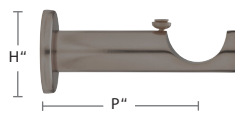

1 3/4" Sphere Finial
H: 3" P: 4 3/4"

3035CIL-XX

1 3/8" Cylinder Finial
H: 1 3/4" P: 4 1/4"

3045CIL-XX

1 3/4" Cylinder Finial
H: 2 1/4" P: 5 1/8"

3035PIL-XX

1 3/8" Pillbox Finial
H: 2 1/4" P: 2 3/4"

3045PIL-XX

1 3/4" Pillbox Finial
H: 2 3/4" P: 3 1/2"

1135FRT-XX

1 3/8" French Return
H: 2 1/2" P: 4 1/2"

3035RWB-XX

1 3/8" Recess Wall Bracket
H: 1 7/8" P: 1"

3045RWB-XX

1 3/4" Recess Wall Bracket
H: 2 1/4" P: 1"

3035CYE-XX

1 3/8" Extended Cylinder Bracket
H: 2" P: 3 1/2"
(P: 2 1/2" also available)

3045CYE-XX

1 3/4" Extended Cylinder Bracket
H: 2 1/2" P: 4"

3035CWB-XX

1 3/8" Extended Closed Bracket
H: 2" P: 3 1/2"
(P: 2 1/2" also available)