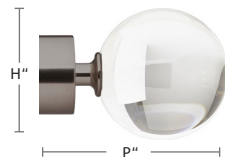

1 3/4" Oval Ball Finial
H: 3 1/2" P: 3 3/8"

3035END-XX

1 3/8" End Cap Finial
H: 1 3/4" P: 1"

3045END-XX

1 3/4" End Cap Finial
H: 2" P: 1 1/8"

3035BAL-XX

1 3/8" Sphere Finial
H: 2 3/8" P: 3 7/8"

3045BAL-XX

1 3/4" Sphere Finial
H: 3" P: 4 3/4"

3035CIL-XX

1 3/8" Cylinder Finial
H: 1 3/4" P: 4 1/4"

3045CIL-XX

1 3/4" Cylinder Finial
H: 2 1/4" P: 5 1/8"

3035PIL-XX

1 3/8" Pillbox Finial
H: 2 1/4" P: 2 3/4"

3045PIL-XX