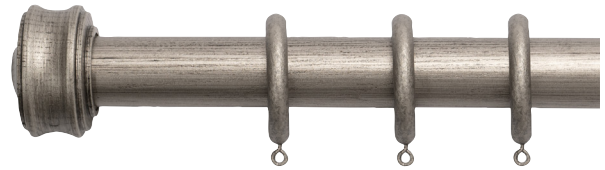

54
Distressed
Ivory

METAL COMPONENT FINISHES

22
Polished
Chrome

23
Polished
Brass

29
Satin
Nickel

89
Graphite

LONDON COLLECTION COMPONENTS

1035SWO-5X
1 3/8" Pole, 10'
1045SWO-5X
1 3/4" Pole, 10'

1235IMB-5X
1 3/8" Inside Mount Bracket
H: 2 1/2" P: 7/8"
1245IMB-5X
1 3/4" Inside Mount Bracket
H: 2 1/2" P: 7/8"

1335WRI-5X
1 3/8" Wood Ring
O: 2 1/2" I: 1 3/4"
1345WRI-5X
1 3/4" Wood Ring
O: 3" I: 2 1/4"

LONDON COLLECTION Ringed Pole Sets

LONDON COLLECTION (CONTINUED)

50 Oil Rubbed Bronze Pole with 23 Polished Brass French Return and Rings

53 Dark Pewter Pole with Bevel Finial and Rings

53 Dark Pewter Pole with 89 Graphite Cylinder Finial and Rings

LONDON COLLECTION COMPONENTS

1135MOD-5X

1 3/8" Modern End Cap
H: 1 5/8" P: 1"

1145MOD-5X

1 3/4" Modern End Cap
H: 2" P: 1"

1135BEV-5X

1 3/8" Bevel Finial
H: 2 5/8" P: 1 5/8"

1145BEV-5X