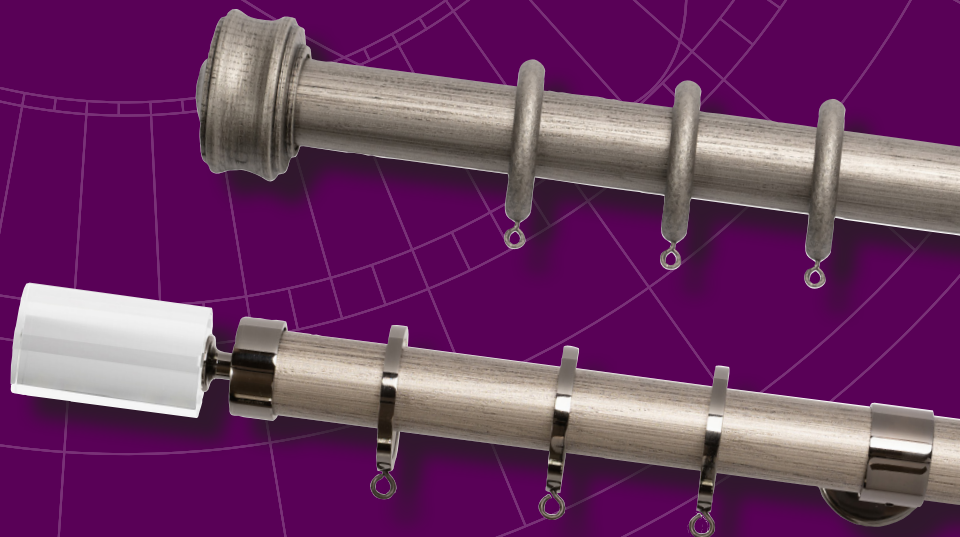

MANUAL
OPERATION

FOREST LONDON Collection

1 3/8" & 1 3/4" Wood Ringed Pole Sets

THE
WORLD
BEHIND
YOUR
DRAPERIES

LONDON COLLECTION Ringed Pole Sets

LONDON COLLECTION

1 3/8" + 1 3/4" Wood pole sets with wood and metal components. Recommended weight is 4 lbs./ft. depending on application.

MOTORIZED
P. 113-114

Scan for more information on
FOREST LONDON POLE SETS

LONDON COLLECTION FINISHES XX = finish color

WOOD POLE & COMPONENTS FINISHES

50
Oil Rubbed
Bronze

51
Antique
Gold

52
Burnished
Gold

53
Dark
Pewter