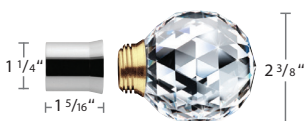

B3389-100
Ardea Finial
B3389/1-XX
Socket for Ardea Finia