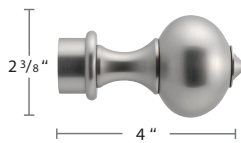

Scan for more information on
FOREST DRESDEN POLE SETS

AVAILABLE FINISHES XX = finish color

B801-28-XX
1 1/8" Brass Pole, 16' 4"

B11950-28-XX
Single Wall or Ceiling Bracket

B11952-28-XX
Double Wall Bracket

B11598-28-L-XX
B11598-28-R-XX
Not available in 70 Bronze Matte
French Return, P: 3 1/8"

B400-80-XX
Support Bracket for French Return

B122028-XX
Inside Mount Bracket

B125930-XX
Flat Ring w/ Eyelet
Includes Plastic Insert

B122928-XX
Swivel Elbow

2030SPL-23
Splice

DRESDEN COLLECTION Ringed Pole Sets

29 Satin Nickel Dresden Pole with French Return

22 Polished Chrome Dresden Pole with Ardea Finial and Socket

24 Satin Brass Dresden Pole with Napoli Finial

29 Satin Nickel Dresden Pole with Alassio Finial

DRESDEN COLLECTION FINIALS

B124028-XX
End Cap Finial

B690-XX
Pescara Finial

B3362-XX
Alassio Finial

B124128-XX
Alea Finial

B650-XX
Verona Finial

B610-XX
Napoli Finial