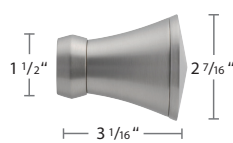

Scan for more information on
FOREST DRESDEN POLE SETS

AVAILABLE FINISHES XX = finish color

B801-28-XX
1 1/8" Brass Pole, 16' 4"

B11950-28-XX
Single Wall or Ceiling Bracket

B11952-28-XX
Double Wall Bracket

B11598-28-L-XX
B11598-28-R-XX
Not available in 70 Bronze Matte
French Return, P: 3 1/8"

B400-80-XX
Support Bracket for French Return

B122028-XX
Inside Mount Bracket

B125930-XX
Flat Ring w/ Eyelet
Includes Plastic Insert

B122928-XX
Swivel Elbow

2030SPL-23
Splice

DRESDEN COLLECTION Ringed Pole Sets

29 Satin Nickel Dresden Pole with French Return

22 Polished Chrome Dresden Pole with Ardea Finial and Socket

24 Satin Brass Dresden Pole with Napoli Finial

29 Satin Nickel Dresden Pole with Alassio Finial

DRESDEN COLLECTION FINIALS

B124028-XX
End Cap Finial

B690-XX
Pescara Finial

B3362-XX
Alassio Finial

B124128-XX
Alea Finial

B650-XX
Verona Finial

B610-XX
Napoli Finial