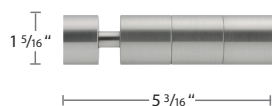

Scan for more information on
FOREST DRESDEN POLE SETS

AVAILABLE FINISHES XX = finish color

B801-28-XX
1 1/8" Brass Pole, 16' 4"

B11950-28-XX
Single Wall or Ceiling Bracket

B11952-28-XX
Double Wall Bracket

B11598-28-L-XX
B11598-28-R-XX
Not available in 70 Bronze Matte
French Return, P: 3 1/8"

B400-80-XX
Support Bracket for French Return

B122028-XX
Inside Mount Bracket

B125930-XX
Flat Ring w/ Eyelet
Includes Plastic Insert

B122928-XX
Swivel Elbow

2030SPL-23
Splice

DRESDEN COLLECTION Ringed Pole Sets

29 Satin Nickel Dresden Pole with French Return

22 Polished Chrome Dresden Pole with Ardea Finial and Socket

24 Satin Brass Dresden Pole with Napoli Finial

29 Satin Nickel Dresden Pole with Alassio Finial

DRESDEN COLLECTION FINIALS

B124028-XX
End Cap Finial

B690-XX
Pescara Finial

B3362-XX
Alassio Finial

B124128-XX
Alea Finial

B650-XX
Verona Finial

B610-XX
Napoli Finial