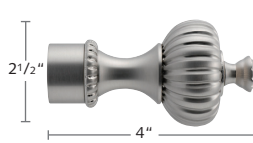

B11598-28-L-XX
B11598-28-R-XX
Not available in 70 Bronze Matte
French Return, P: 3 1/8"

B400-80-XX
Support Bracket for French Return

B122028-XX
Inside Mount Bracket

B125930-XX
Flat Ring w/ Eyelet
Includes Plastic Insert

B122928-XX
Swivel Elbow

2030SPL-23
Splice

DRESDEN COLLECTION Ringed Pole Sets

29 Satin Nickel Dresden Pole with French Return

22 Polished Chrome Dresden Pole with Ardea Finial and Socket

24 Satin Brass Dresden Pole with Napoli Finial

29 Satin Nickel Dresden Pole with Alassio Finial

DRESDEN COLLECTION FINIALS

B124028-XX
End Cap Finial

B690-XX
Pescara Finial

B3362-XX
Alassio Finial

B124128-XX
Alea Finial

B650-XX
Verona Finial

B610-XX
Napoli Finial

B660-22, 24, 29, 70
Roma Finial

B3521-28-XX
Ischia Finial

B3389-100
Ardea Finial
B3389/1-XX
Socket for Ardea Finia

FOREST BATONS

FIBERGLASS, ACRYLIC, ADA & COMPONENTS

BATONS	COMPONENT
	3/8" Fiberglass Baton Must order screw separately
	
	36" 54110-25 white w/ snap 54310-25 white w/ adaptor
	54110-59, 81, 90 w/ snap
	48" 54111-25 white w/ snap 54311-25 white w/ adaptor
	54111-59, 81, 90 w/ snap
	60" 54112-25 white w/ snap 54312-25 white w/ adaptor
	54112-59, 81, 90 w/ snap
	72" 54113-25 white w/ snap 54313-25 white w/ adaptor
	54113-59, 81, 90 w/ snap
	84" 54114-25 white w/ snap
	96" 54115-25 white w/ snap
	Colors available for 3/8" Fiberglass Batons
	25 White
	59 Black
	81 Bronze
	90 Grey