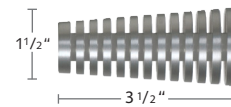

B3521-28-XX
Ischia Finial