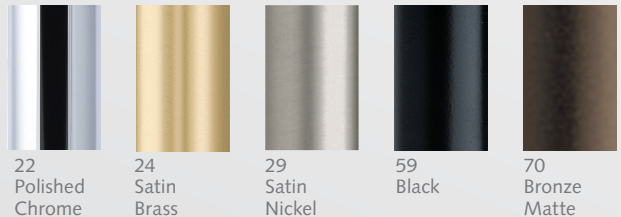

MANUAL
OPERATION

FOREST DRESDEN Collection

1 1/8" Brass Pole Sets with Finials or a French Return

THE
WORLD
BEHIND
YOUR
DRAPERIES

DRESDEN COLLECTION Ringed Pole Sets

DRESDEN COLLECTION

1 1/8" Brass Pole Sets with Finials or a French Return
Recommended weight is 4 lbs/ft. depending on application.

Scan for more information on
FOREST DRESDEN POLE SETS

AVAILABLE FINISHES XX = finish color

B801-28-XX
1 1/8" Brass Pole, 16' 4"

B11950-28-XX
Single Wall or Ceiling Bracket

B11952-28-XX
Double Wall Bracket

B11598-28-L-XX
B11598-28-R-XX
Not available in 70 Bronze Matte
French Return, P: 3 1/8"

B400-80-XX
Support Bracket for French Return

B122028-XX
Inside Mount Bracket

B125930-XX
Flat Ring w/ Eyelet
Includes Plastic Insert

B122928-XX
Swivel Elbow

2030SPL-23
Splice

DRESDEN COLLECTION Ringed Pole Sets

29 Satin Nickel Dresden Pole with French Return

22 Polished Chrome Dresden Pole with Ardea Finial and Socket

24 Satin Brass Dresden Pole with Napoli Finial