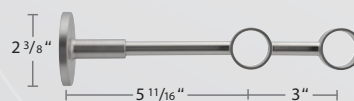

MANUAL
OPERATION

FOREST DRESDEN Collection

1 1/8" Brass Pole Sets with Finials or a French Return

THE
WORLD
BEHIND
YOUR
DRAPERIES

DRESDEN COLLECTION Ringed Pole Sets

DRESDEN COLLECTION

1 1/8" Brass Pole Sets with Finials or a French Return
Recommended weight is 4 lbs/ft. depending on application.

Scan for more information on
FOREST DRESDEN POLE SETS

AVAILABLE FINISHES XX = finish color

B801-28-XX
1 1/8" Brass Pole, 16' 4"

B11950-28-XX
Single Wall or Ceiling Bracket

B11952-28-XX
Double Wall Bracket

B11598-28-L-XX
B11598-28-R-XX
Not available in 70 Bronze Matte
French Return, P: 3 1/8"

B400-80-XX
Support Bracket for French Return

B122028-XX
Inside Mount Bracket

B125930-XX
Flat Ring w/ Eyelet
Includes Plastic Insert

B122928-XX
Swivel Elbow

2030SPL-23
Splice

DRESDEN COLLECTION Ringed Pole Sets

29 Satin Nickel Dresden Pole with French Return

22 Polished Chrome Dresden Pole with Ardea Finial and Socket

24 Satin Brass Dresden Pole with Napoli Finial