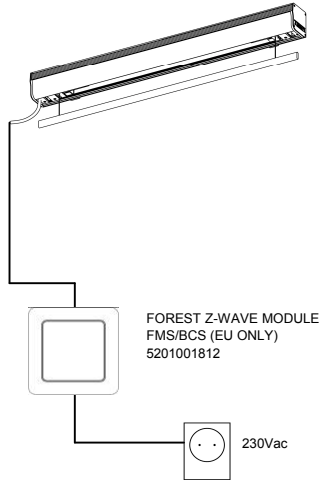

RF WIRELESS

WIRED

MULTI

FOREST MULTI REMOTE
WHITE 5201001460
BLACK 5201006460

AND/OR

FOREST MULTI WALLSWITCH
5201001470

MULTI BUILD-IN

FOREST MULTI REMOTE
WHITE 5201001460
BLACK 5201006460

AND/OR

FOREST MULTI WALLSWITCH
5201001470

Z-WAVE

FOREST Z-WAVE REMOTE
EU: 5201001700
US: 5201001701

SOMFY

SOMFY REMOTE
5104011400

AND/OR

SOMFY TIMER SWITCH
5104011405