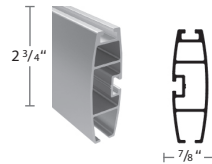

Bracket Count:

Up to 60" = 2 brackets      121-180" = 4 brackets  
61-120" = 3 brackets      181-240" = 5 brackets

### Stuttgart 1 1/2" and 2 3/4" Oval Rail Components

**B8084020-XX**  
1 1/2" Oval Rail, 19.7'

**B1254022-XX**  
1 1/2" Sona End Cap

**B8087022-XX**  
2 3/4" Oval Rail, 19.7'

**B1247022-XX**  
2 3/4" Sona End Cap

**B11370-80-XX**  
Single Wall Bracket

**2107-25** 60% fullness, 2 5/8" OC  
**2106-25** 80% fullness, 2 3/8" OC  
**2105-25** 100% fullness, 2 1/8" OC  
**2108-25** 120% fullness, 1 7/8" OC  
Wheeled Connected Snap Carrier  
in plastic sleeve