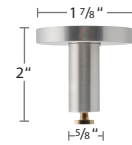

## Stuttgart 1 1/2" and 2 3/4" Oval Rail Components, continued

**B11373-140-XX**  
Multi Wall Bracket

**B11873-80-XX**  
Extended Wall/Ceiling Bracket

**B11873-15-XX**  
Ceiling Bracket/  
5/8" Extension

**B11873-50-XX**  
Ceiling Bracket/  
Invisible Wall Bracket

**B11592-00**  
Flush Ceiling Bracket

**52502-25** Overlap R  
**52504-25** Underlap L  
**-59 Black**  
Standard Multi-Functional Master  
Use stiffener w/ exposed baton  
or hooks w/ hidden baton