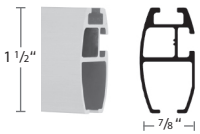

Stuttgart 1 1/2" and 2 3/4" Oval Rail Components

B8084020-XX
1 1/2" Oval Rail, 19.7'