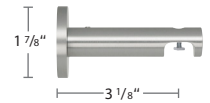

### Available Finishes

XX = finish color

22  
Polished  
Chrome

29  
Satin  
Nickel

59  
Black

**ASSEMBLED SET** includes rail, end cap finial, carriers, end stop, masters, single brackets and 36" white fiberglass baton. Indicate pinch pleat or Ripplefold.

Bracket Count:

Up to 60" = 2 brackets      121-180" = 4 brackets  
61-120" = 3 brackets      181-240" = 5 brackets

### Stuttgart 1 1/2" and 2 3/4" Oval Rail Components

**B8084020-XX**  
1 1/2" Oval Rail, 19.7'

**B1254022-XX**  
1 1/2" Sona End Cap

**B8087022-XX**  
2 3/4" Oval Rail, 19.7'

**B1247022-XX**  
2 3/4" Sona End Cap

**B11370-80-XX**  
Single Wall Bracket

**2107-25** 60% fullness, 2 5/8" OC  
**2106-25** 80% fullness, 2 3/8" OC  
**2105-25** 100% fullness, 2 1/8" OC  
**2108-25** 120% fullness, 1 7/8" OC  
Wheeled Connected Snap Carrier  
in plastic sleeve