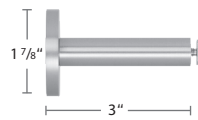

B11873-80-XX
Extended Wall/Ceiling Bracket