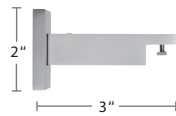

B11470-25-XX
Single Wall Bracket