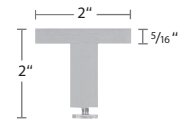

Bracket Count:

Up to 60" = 2 brackets

121-180" = 4 brackets

61-120" = 3 brackets

181-240" = 5 brackets

### Frankfurt Square Rail Components

**B8082525-XX**  
Square Rail, 19.7"

**B1242525-XX**  
Fina End  
Cap Finial

**B11470-25-XX**  
Single Wall Bracket

**B11472-25-XX**  
Double Wall Bracket

**B11473-15-XX**  
Ceiling Bracket  
5/8" Extension

**B11473-50-XX**  
Ceiling Bracket/  
Invisible Wall Bracket

Bracket Extension  
**B11470-40-XX**

**2107-25** 60% fullness, 2 5/8" OC  
**2106-25** 80% fullness, 2 3/8" OC  
**2105-25** 100% fullness, 2 1/8" OC  
**2108-25** 120% fullness, 1 7/8" OC  
**-59 Black**  
Wheeled Connected Snap Carrier  
in plastic sleeve