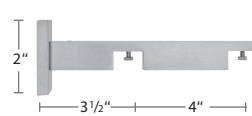

Bracket Count:

Up to 60" = 2 brackets

121-180" = 4 brackets

61-120" = 3 brackets

181-240" = 5 brackets

### Frankfurt Square Rail Components

**B8082525-XX**  
Square Rail, 19.7"

**B1242525-XX**  
Fina End  
Cap Finial

**B11470-25-XX**  
Single Wall Bracket

**B11472-25-XX**  
Double Wall Bracket

**B11473-15-XX**  
Ceiling Bracket  
5/8" Extension

**B11473-50-XX**  
Ceiling Bracket/  
Invisible Wall Bracket

Bracket Extension  
**B11470-40-XX**

**2107-25** 60% fullness, 2 5/8" OC  
**2106-25** 80% fullness, 2 3/8" OC  
**2105-25** 100% fullness, 2 1/8" OC  
**2108-25** 120% fullness, 1 7/8" OC  
**-59 Black**  
Wheeled Connected Snap Carrier  
in plastic sleeve