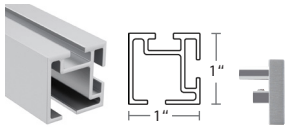

Bracket Count:

Up to 60" = 2 brackets

121-180" = 4 brackets

61-120" = 3 brackets

181-240" = 5 brackets

### Frankfurt Square Rail Components

**B8082525-XX**  
Square Rail, 19.7"

**B1242525-XX**  
Fina End  
Cap Finial

**B11470-25-XX**  
Single Wall Bracket

**B11472-25-XX**  
Double Wall Bracket

**B11473-15-XX**  
Ceiling Bracket  
5/8" Extension