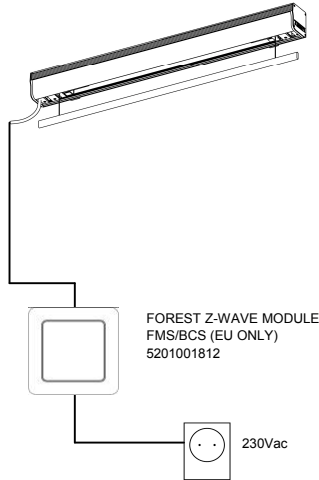

RF WIRELESS

WIRED

MULTI

FOREST MULTI
REMOTE
WHITE 5201001460
BLACK 5201006460

AND/OR

FOREST MULTI
WALLSWITCH
5201001470

MULTI BUILD-IN

FOREST MULTI
REMOTE
WHITE 5201001460
BLACK 5201006460

AND/OR

FOREST MULTI
WALLSWITCH
5201001470

Z-WAVE

FOREST Z-WAVE REMOTE
EU: 5201001700
US: 5201001701

SOMFY

SOMFY REMOTE
5104011400

AND/OR

SOMFY TIMER SWITCH
5104011405